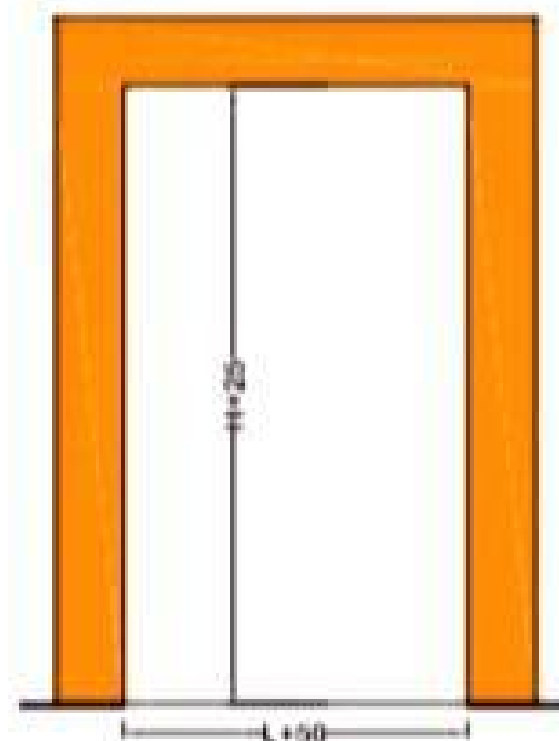

SERIE : CO

- Porte isotherme coulissante
- Isothermal sliding doors

- Dimensions standard
- Standard dimensions

CO60P	CO80P	CO100N	CO120N
L X H	L X H	L X H	L X H
800X2000	800X2000	800X2000	800X2000
800X2200	800X2200	800X2200	800X2200
900X2000	900X2000	900X2000	900X2000
900X2200	900X2200	900X2200	900X2200
1000X2000	1000X2000	1000X2000	1000X2000
1000X2200	1000X2200	1000X2200	1000X2200
1100X2000	1100X2000	1100X2000	1100X2000
1100X2200	1100X2200	1100X2200	1100X2200
1200X2000	1200X2000	1200X2000	1200X2000
1200X2200	1200X2200	1200X2200	1200X2200
1200X2400	1200X2400	1200X2400	1200X2400
1300X2000	1300X2000	1300X2000	1300X2000
1300X2200	1300X2200	1300X2200	1300X2200
1300X2400	1300X2400	1300X2400	1300X2400
1400X2000	1400X2000	1400X2000	1400X2000
1400X2200	1400X2200	1400X2200	1400X2200
1400X2400	1400X2400	1400X2400	1400X2400
1500X2000	1500X2000	1500X2000	1500X2000
1500X2200	1500X2200	1500X2200	1500X2200
1500X2400	1500X2400	1500X2400	1500X2400
1600X2000	1600X2000	1600X2000	1600X2000
1600X2200	1600X2200	1600X2200	1600X2200
1600X2400	1600X2400	1600X2400	1600X2400
1800X2000	1800X2000		
1800X2200	1800X2200		
1800X2400	1800X2400		
1800X2600	1800X2600		
1800X2800	1800X2800		
2000X2200	2000X2200		
2000X2400	2000X2400		
2000X2600	2000X2600		
2000X2800	2000X2800		
2000X3000	2000X3000		
2000X3200	2000X3200		
2200X2400	2200X2400		
2200X2600	2200X2600		
2200X2800	2200X2800		
2200X3000	2200X3000		
2200X3200	2200X3200		
2400X2400	2400X2400		
2400X2600	2400X2600		
2400X2800	2400X2800		
2400X3000	2400X3000		
2400X3200	2400X3200		
2500X2500	2500X2500		
2500X2800	2500X2800		
2500X3000	2500X3000		
2500X3200	2500X3200		
3000X3000	3000X3000		
3000X3200	3000X3200		
3000X3500	3000X3500		

FIXATION - FIXING

Fixation avec cadre et contre cadre
Fixing with internal fram

Dimensions de réservation sur panneaux
Hole dimenlsons for doors panel

Fixation sur maçonnerie
Fixing on brick wall

Dimensions de réservation sur maçonnerie
Hole dimenlsons for doors on brck wall