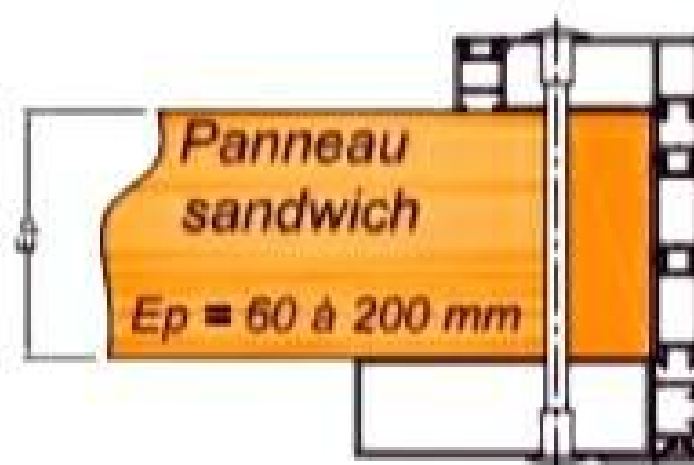

FIXATION - FIXING

Fixation avec cadre et contre cadre
Fixing with internal fram