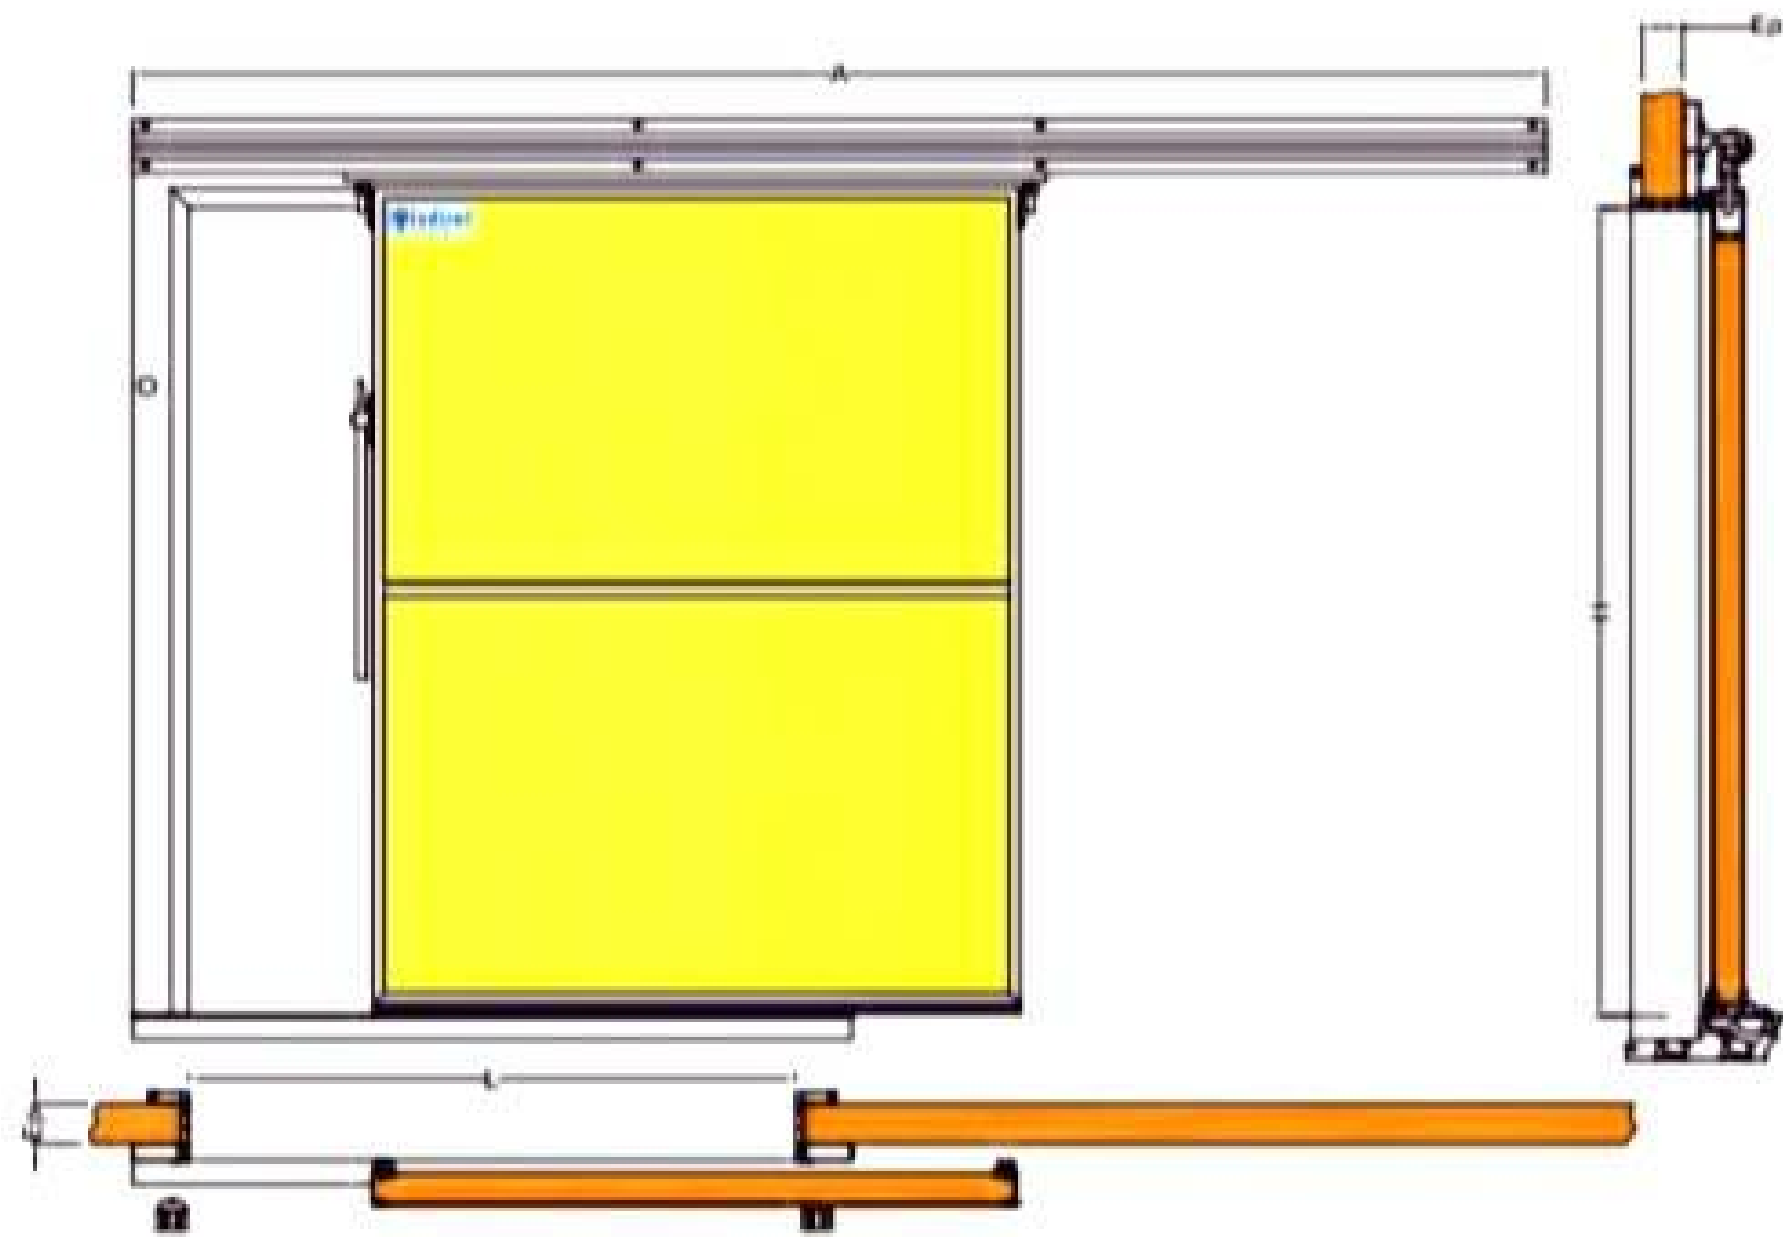

SERIE : CO

- Porte isotherme coulissante
- Isothermal sliding doors

- Dimensions standard
- Standard dimensions

CO60P	CO80P	CO100N	CO120N
L X H	L X H	L X H	L X H
800X2000	800X2000	800X2000	800X2000
800X2200	800X2200	800X2200	800X2200
900X2000	900X2000	900X2000	900X2000
900X2200	900X2200	900X2200	900X2200
1000X2000	1000X2000	1000X2000	1000X2000
1000X2200	1000X2200	1000X2200	1000X2200
1100X2000	1100X2000	1100X2000	1100X2000
1100X2200	1100X2200	1100X2200	1100X2200
1200X2000	1200X2000	1200X2000	1200X2000
1200X2200	1200X2200	1200X2200	1200X2200
1200X2400	1200X2400	1200X2400	1200X2400
1300X2000	1300X2000	1300X2000	1300X2000
1300X2200	1300X2200	1300X2200	1300X2200
1300X2400	1300X2400	1300X2400	1300X2400
1400X2000	1400X2000	1400X2000	1400X2000
1400X2200	1400X2200	1400X2200	1400X2200
1400X2400	1400X2400	1400X2400	1400X2400
1500X2000	1500X2000	1500X2000	1500X2000
1500X2200	1500X2200	1500X2200	1500X2200
1500X2400	1500X2400	1500X2400	1500X2400
1600X2000	1600X2000	1600X2000	1600X2000
1600X2200	1600X2200	1600X2200	1600X2200
1600X2400	1600X2400	1600X2400	1600X2400
1800X2000	1800X2000		
1800X2200	1800X2200		
1800X2400	1800X2400		
1800X2600	1800X2600		
1800X2800	1800X2800		
2000X2200	2000X2200		
2000X2400	2000X2400		
2000X2600	2000X2600		
2000X2800	2000X2800		
2000X3000	2000X3000		
2000X3200	2000X3200		
2200X2400	2200X2400		
2200X2600	2200X2600		
2200X2800	2200X2800		
2200X3000	2200X3000		
2200X3200	2200X3200		
2400X2400	2400X2400		
2400X2600	2400X2600		
2400X2800	2400X2800		
2400X3000	2400X3000		
2400X3200	2400X3200		
2500X2500	2500X2500		
2500X2800	2500X2800		
2500X3000	2500X3000		
2500X3200	2500X3200		
3000X3000	3000X3000		
3000X3200	3000X3200		
3000X3500	3000X3500		

FIXATION - FIXING

Fixation avec cadre et contre cadre
Fixing with internal fram

Dimensions de réservation sur panneaux
Hole dimenlsons for doors panel

Fixation sur maçonnerie
Fixing on brick wall

Dimensions de réservation sur maçonnerie
Hole dimenlsons for doors on brck wall