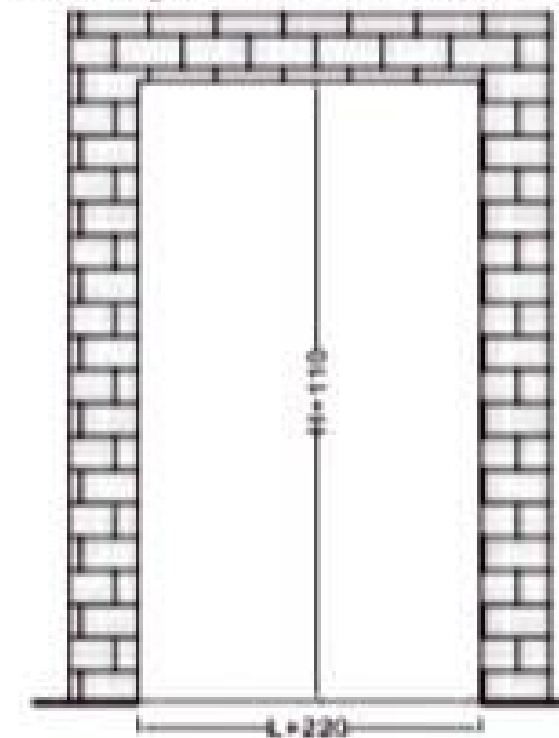

SERIE : CO

- Porte isotherme coulissante
- Isothermal sliding doors

- Dimensions standard
- Standard dimensions

CO60P	CO80P	CO100N	CO120N
L X H	L X H	L X H	L X H
800X2000	800X2000	800X2000	800X2000
800X2200	800X2200	800X2200	800X2200
900X2000	900X2000	900X2000	900X2000
900X2200	900X2200	900X2200	900X2200
1000X2000	1000X2000	1000X2000	1000X2000
1000X2200	1000X2200	1000X2200	1000X2200
1100X2000	1100X2000	1100X2000	1100X2000
1100X2200	1100X2200	1100X2200	1100X2200
1200X2000	1200X2000	1200X2000	1200X2000
1200X2200	1200X2200	1200X2200	1200X2200
1200X2400	1200X2400	1200X2400	1200X2400
1300X2000	1300X2000	1300X2000	1300X2000
1300X2200	1300X2200	1300X2200	1300X2200
1300X2400	1300X2400	1300X2400	1300X2400
1400X2000	1400X2000	1400X2000	1400X2000
1400X2200	1400X2200	1400X2200	1400X2200
1400X2400	1400X2400	1400X2400	1400X2400
1500X2000	1500X2000	1500X2000	1500X2000
1500X2200	1500X2200	1500X2200	1500X2200
1500X2400	1500X2400	1500X2400	1500X2400
1600X2000	1600X2000	1600X2000	1600X2000
1600X2200	1600X2200	1600X2200	1600X2200
1600X2400	1600X2400	1600X2400	1600X2400
1800X2000	1800X2000		
1800X2200	1800X2200		
1800X2400	1800X2400		
1800X2600	1800X2600		
1800X2800	1800X2800		
2000X2200	2000X2200		
2000X2400	2000X2400		
2000X2600	2000X2600		
2000X2800	2000X2800		
2000X3000	2000X3000		
2000X3200	2000X3200		
2200X2400	2200X2400		
2200X2600	2200X2600		
2200X2800	2200X2800		
2200X3000	2200X3000		
2200X3200	2200X3200		
2400X2400	2400X2400		
2400X2600	2400X2600		
2400X2800	2400X2800		
2400X3000	2400X3000		
2400X3200	2400X3200		
2500X2500	2500X2500		
2500X2800	2500X2800		
2500X3000	2500X3000		
2500X3200	2500X3200		
3000X3000	3000X3000		
3000X3200	3000X3200		
3000X3500	3000X3500		

FIXATION - FIXING

Fixation avec cadre et contre cadre
Fixing with internal fram

Dimensions de réservation sur panneaux
Hole dimenlsons for doors panel

Fixation sur maçonnerie
Fixing on brick wall

Dimensions de réservation sur maçonnerie
Hole dimenlsons for doors on brck wall