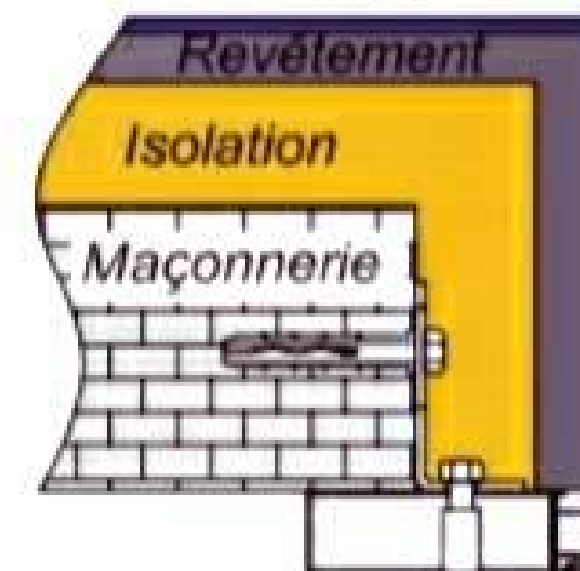

Dimensions de réservation sur panneaux
Hole dimenlsons for doors panel

Fixation sur maçonnerie
Fixing on brick wall

Dimensions de réservation sur maçonnerie
Hole dimenlsons for doors on brck wall